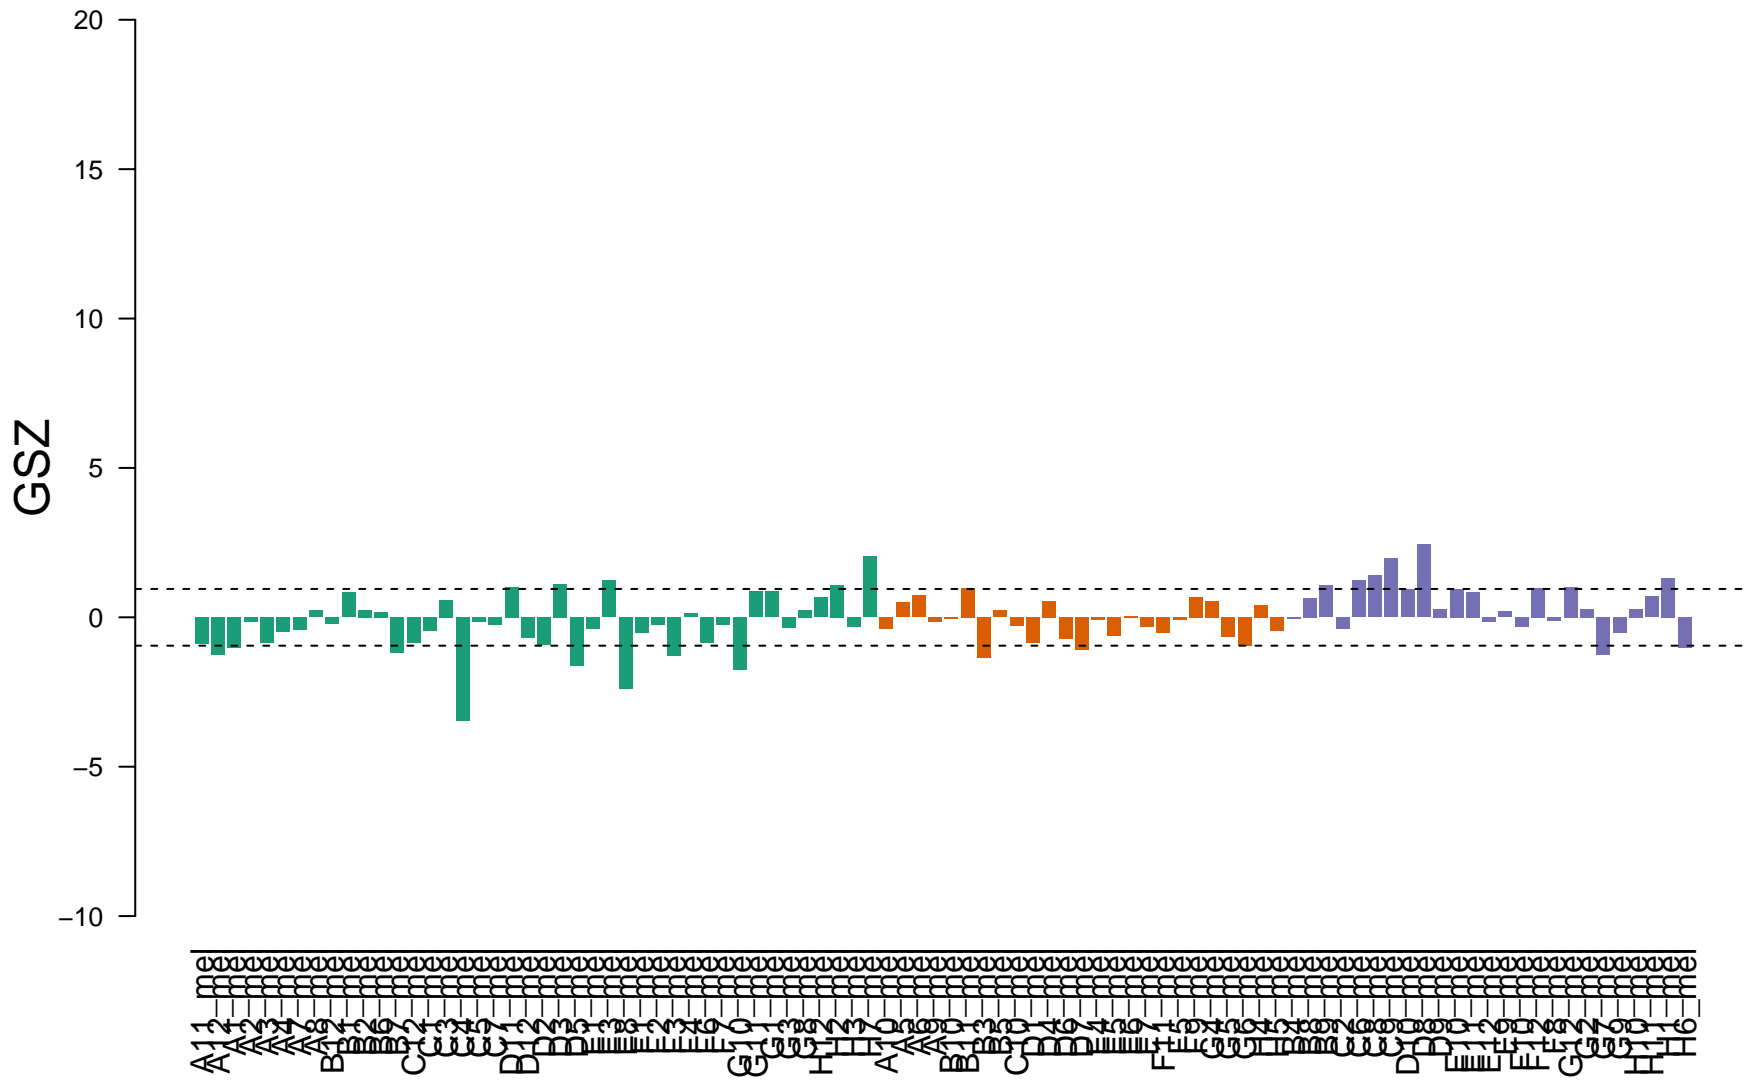

# LI\_INDUCED\_T\_TO\_NATURAL\_KILLER\_DN

■ on  
■ -  
□ off

# LI\_INDUCED\_T\_TO\_NATURAL\_KILLER\_DN

Enrichment in overexpression spots

Enrichment in kMeans clusters